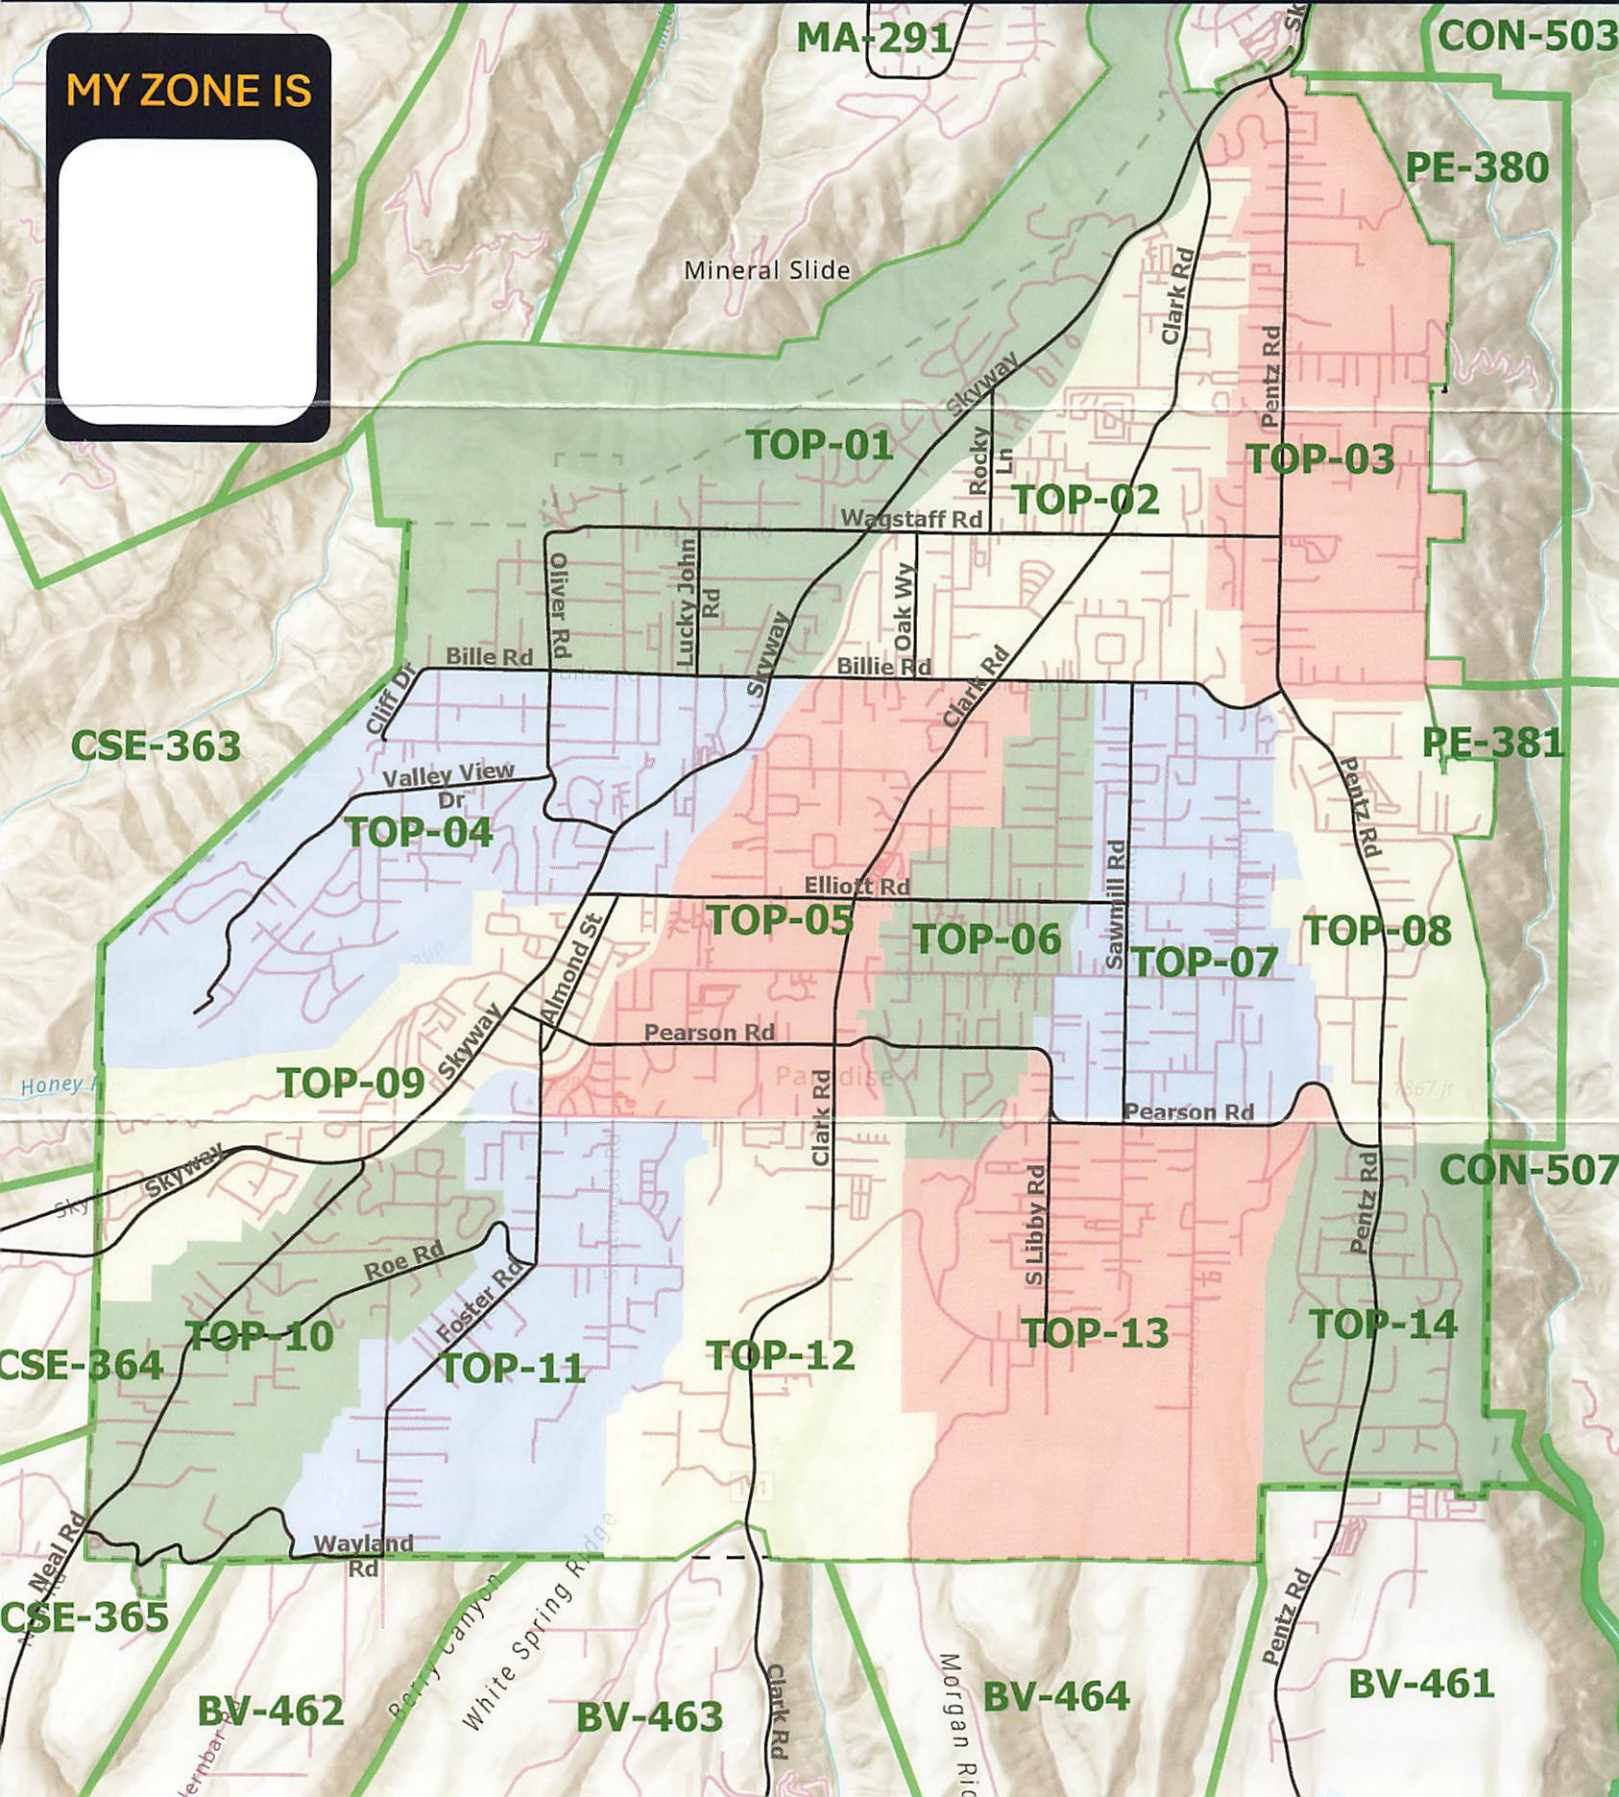

TOWN OF PARADISE EVACUATION ZONE MAP

KNOW YOUR ZONE. LEAVE EARLY. STAY SAFE.

MY ZONE IS

TOWN OF PARADISE

CRITICAL RESOURCES

STAY CONNECTED AND LEARN MORE.

Butte County Community Evacuation Maps provide live evacuation zone and route information for Paradise, Magalia, and surrounding areas. Scan the QR code to the left to view the interactive evacuation map and identify your zone before an emergency occurs. Maps also available at <https://www.buttecounty.net/>

Free In-Home Emergency Warning Sirens are available to Town of Paradise residents through a FEMA/Cal OES Hazard Mitigation Grant. The devices plug into a standard wall outlet and provide audible and visual alerts when the Town's network of emergency warning sirens are activated. A limited number of units are available on a first come, first served basis while supplies last. Units may be picked up at Paradise Town Hall, 5555 Skyway, during normal business hours. Available only to residents within Town limits.